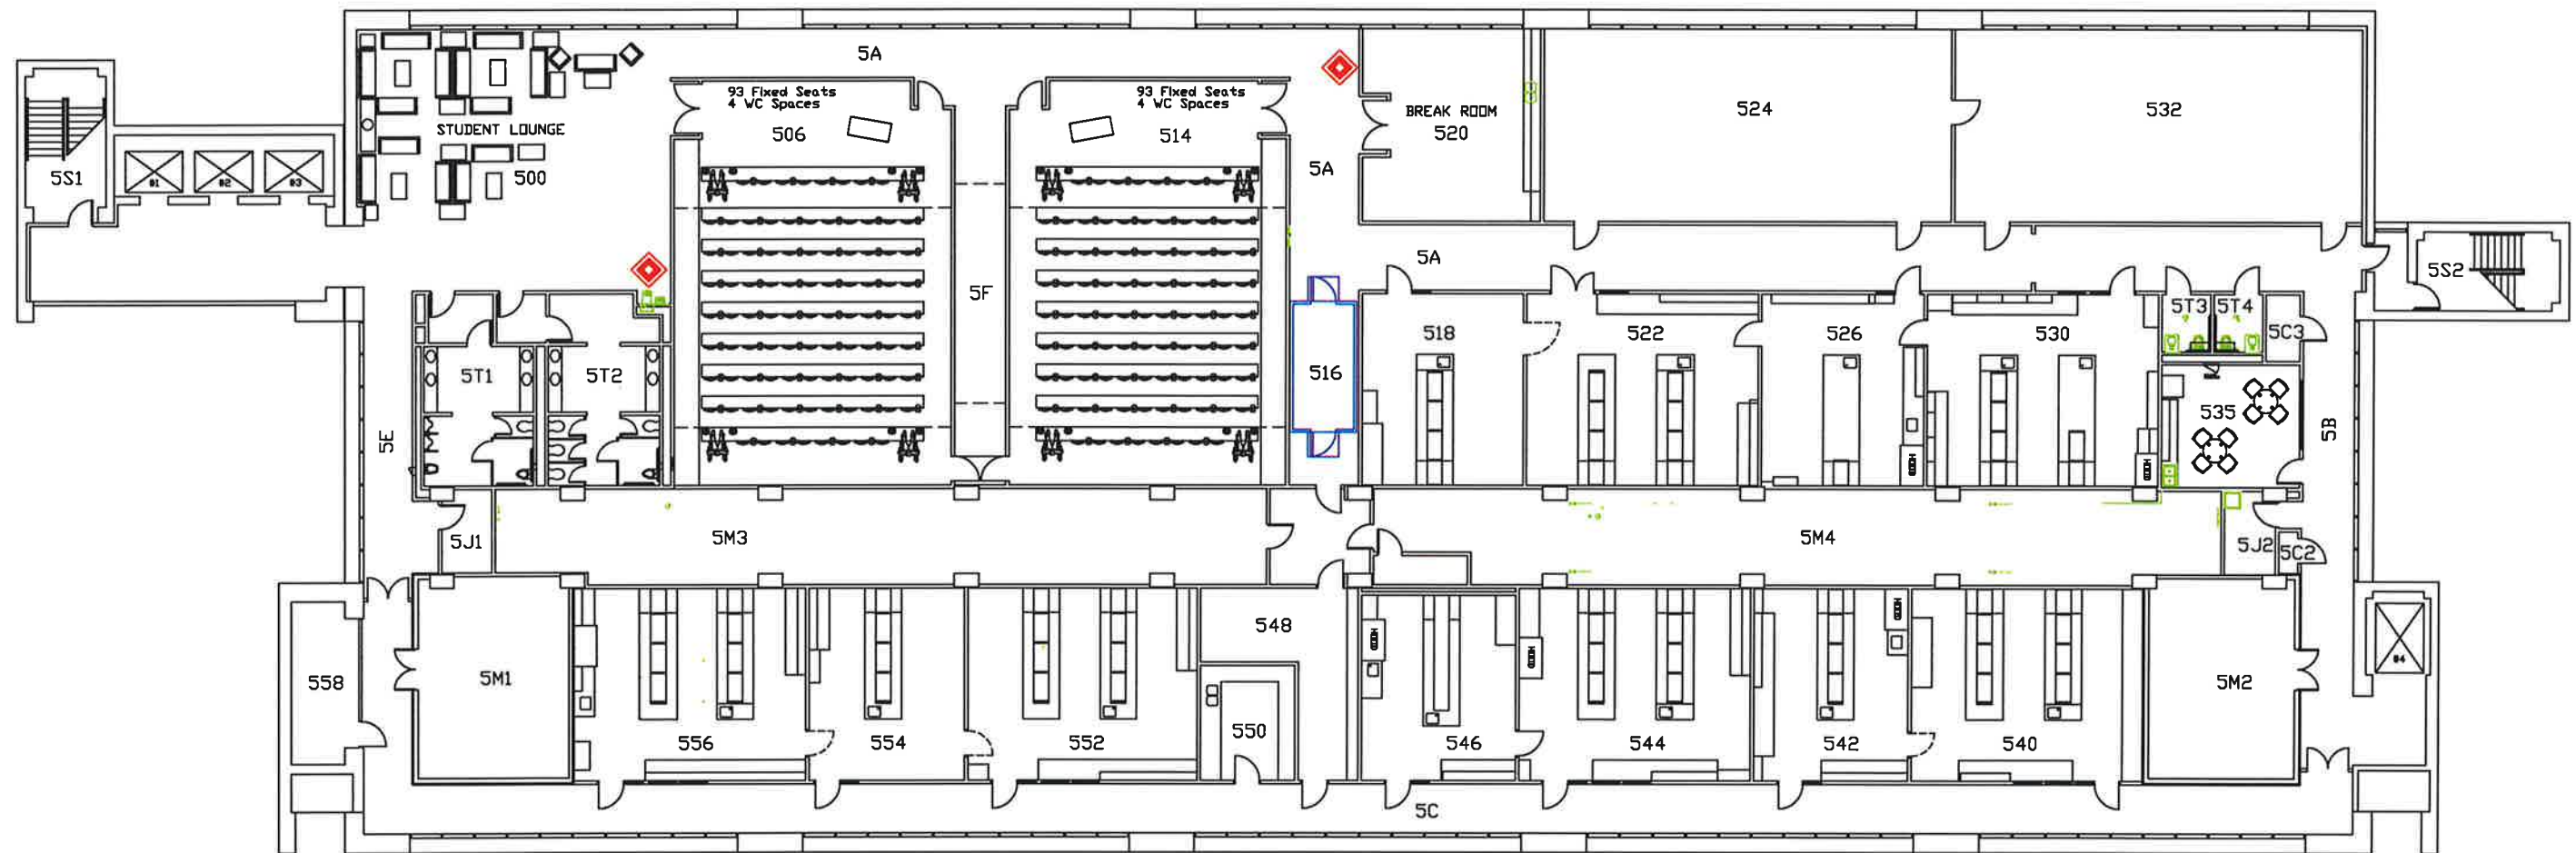

Everett Level 1
3500 Camp Bowie Blvd.

Date: 7-15-2019

Scale: 3/64" = 1'-0"

Everett Level 5
 3500 Camp Bowie Blvd.

DATE: 7-15-2019

Scale: 3/64" = 1'-0"

Everett Level 7
 3500 Camp Bowie Blvd.

DATE: 7-15-2019

Scale: 3/64" = 1'-0"

Everett Level 8

DATE: 7-15-2019

Scale: 3/64" = 1'-0"