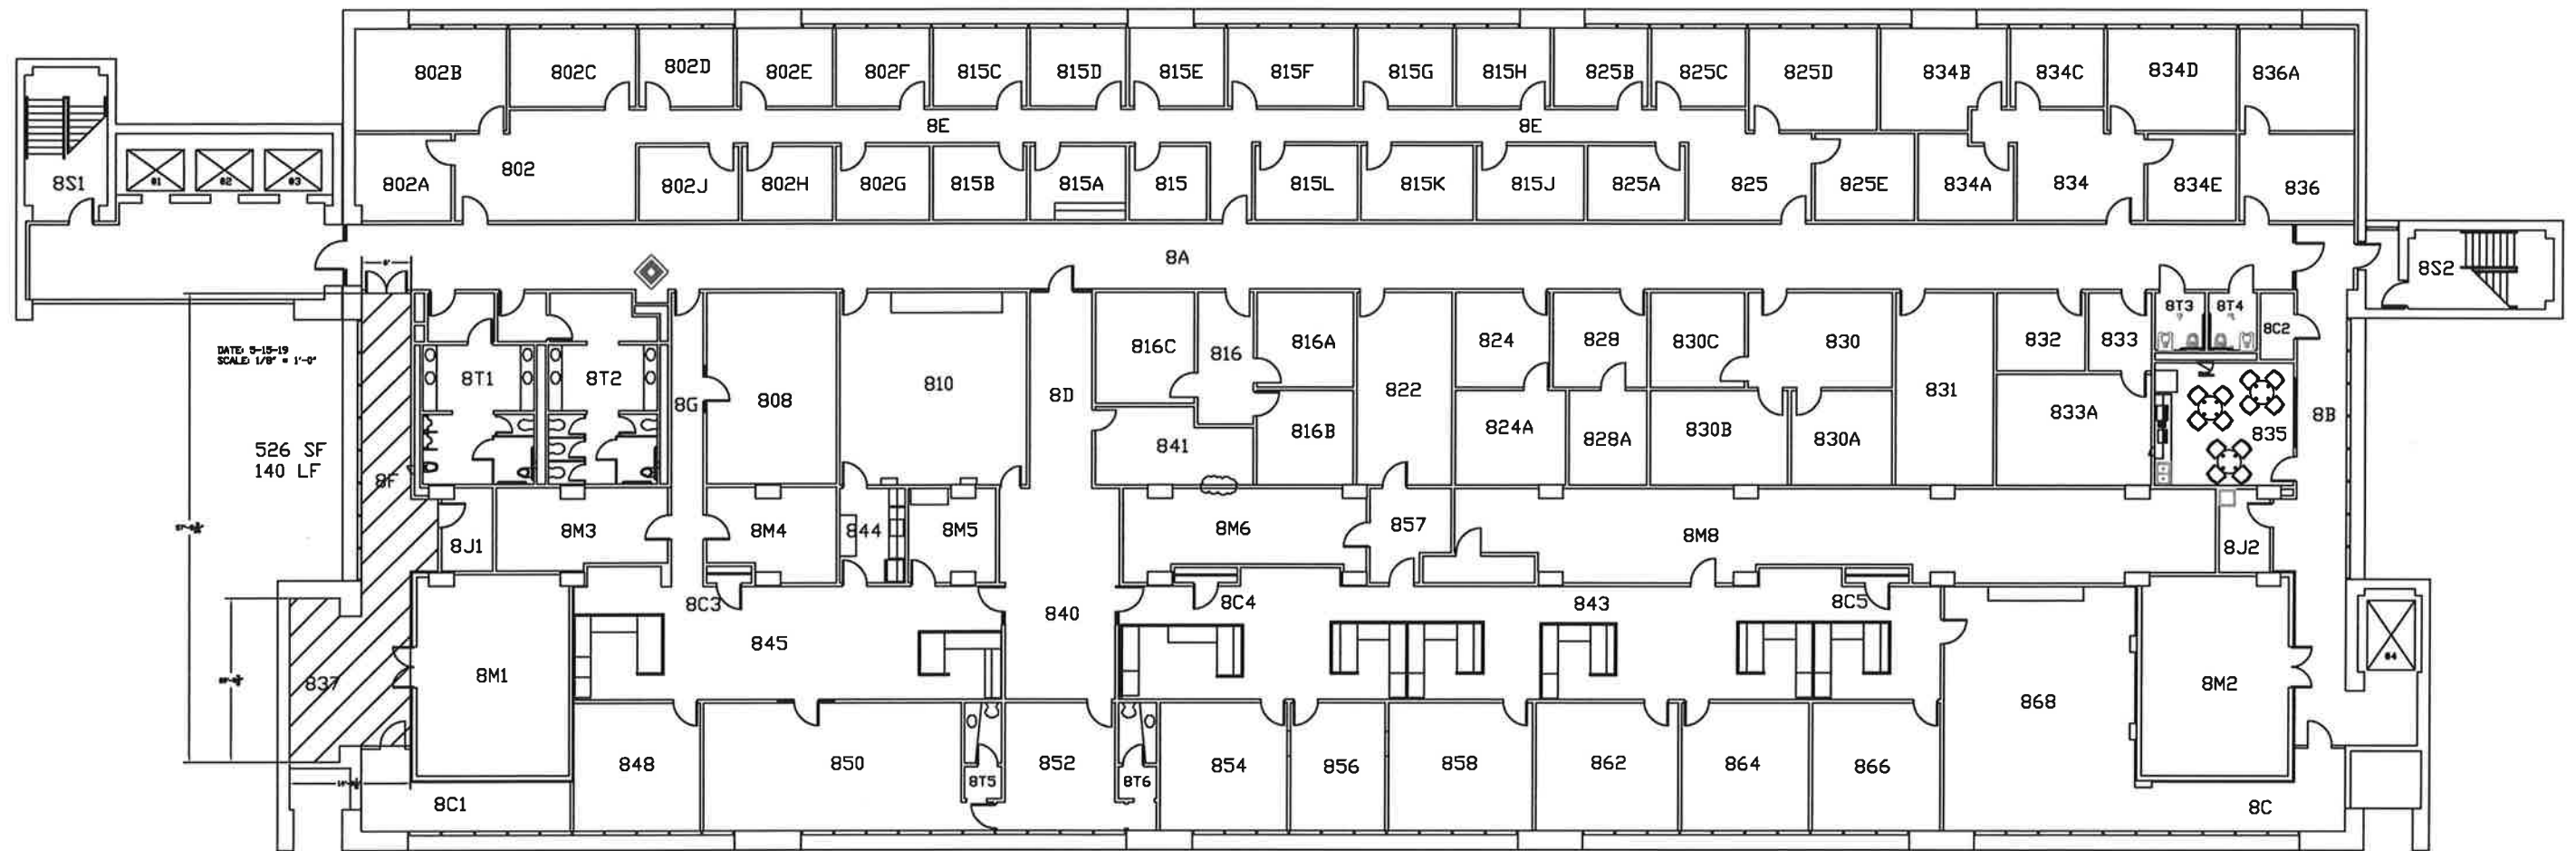

Everett Level 1
3500 Camp Bowie Blvd.

Date: 7-15-2019

Scale: 3/64" = 1'-0"

Everett Level 5
 3500 Camp Bowie Blvd.

DATE: 7-15-2019

Scale: 3/64" = 1'-0"

Everett Level 7
 3500 Camp Bowie Blvd.

DATE: 7-15-2019

Scale: 3/64" = 1'-0"

Everett Level 8

DATE: 7-15-2019

Scale: 3/64" = 1'-0"