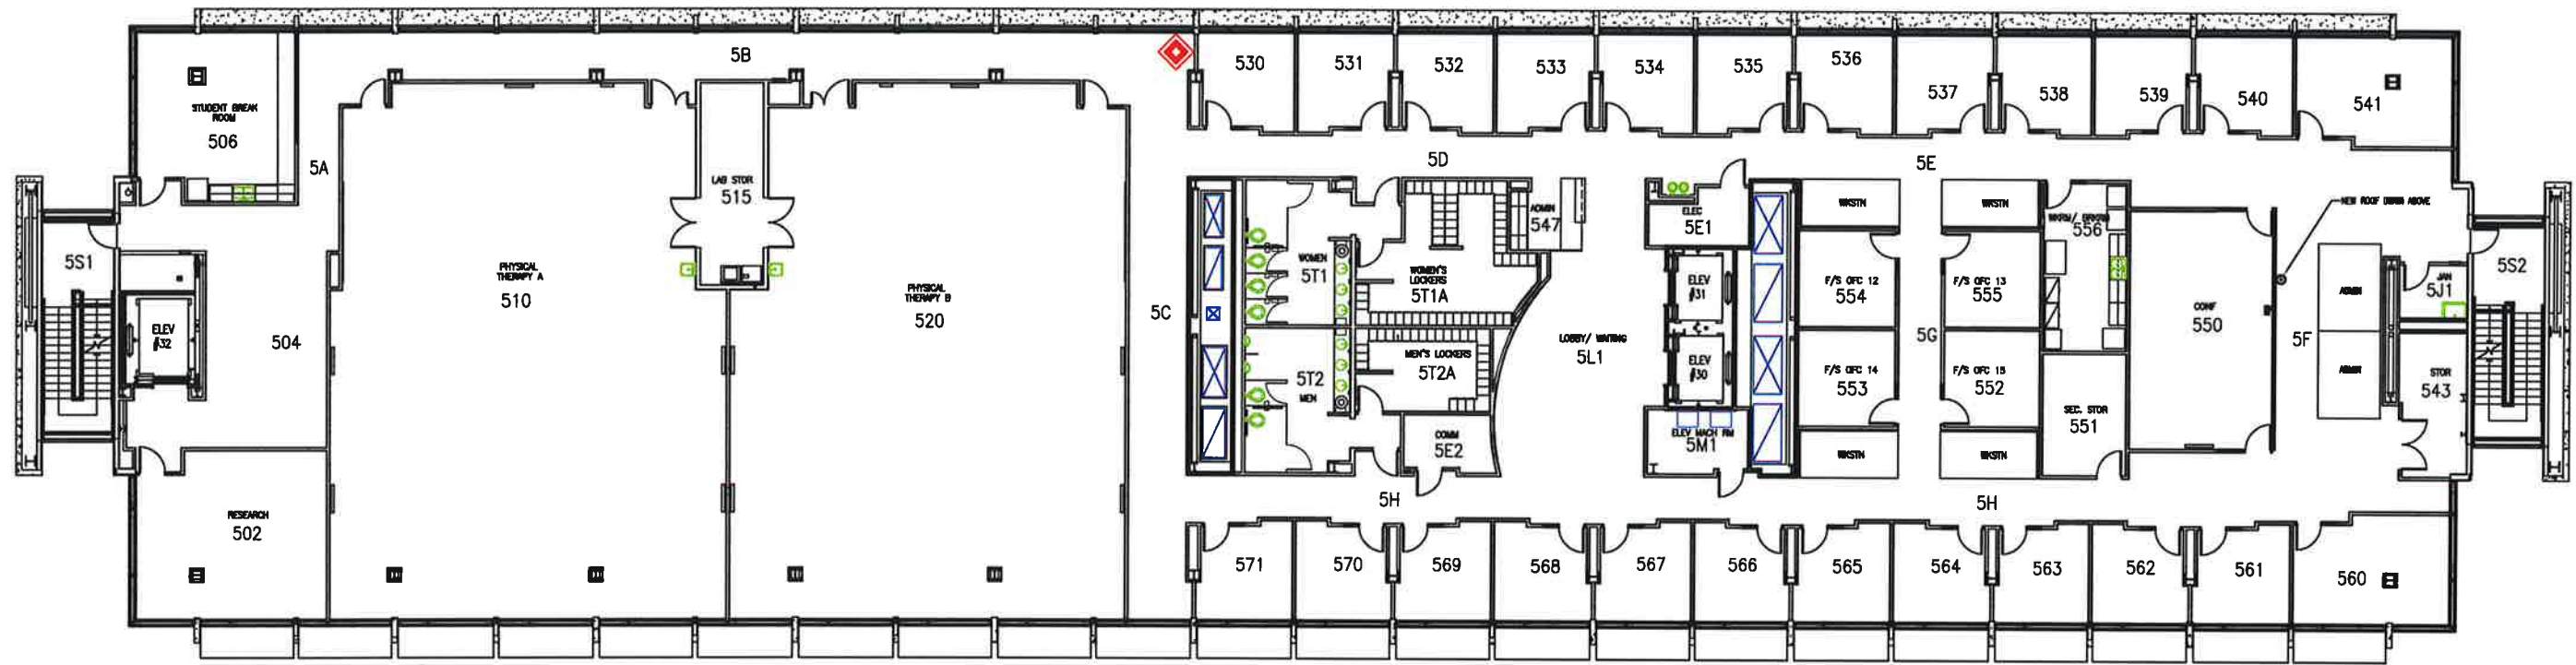

MEDICAL EDUCATION & TRAINING BLDG (MET)
 LEVEL 1
 SCALE: 3/64" = 1'-0"
 DATE: 7-15-2019

COPY 143A

MEDICAL EDUCATION & TRAINING BLDG
LEVEL 2

SCALE: 3/64" = 1'-0"
DATE: 7-15-2019

MEDICAL EDUCATION & TRAINING BLDG
 LEVEL 4
 SCALE: 3/64" = 1'-0"
 DATE: 7-15-2019

MEDICAL EDUCATION & TRAINING BLDG
 LEVEL 5
 SCALE: 3/64" = 1'-0"
 DATE: 7-15-2019