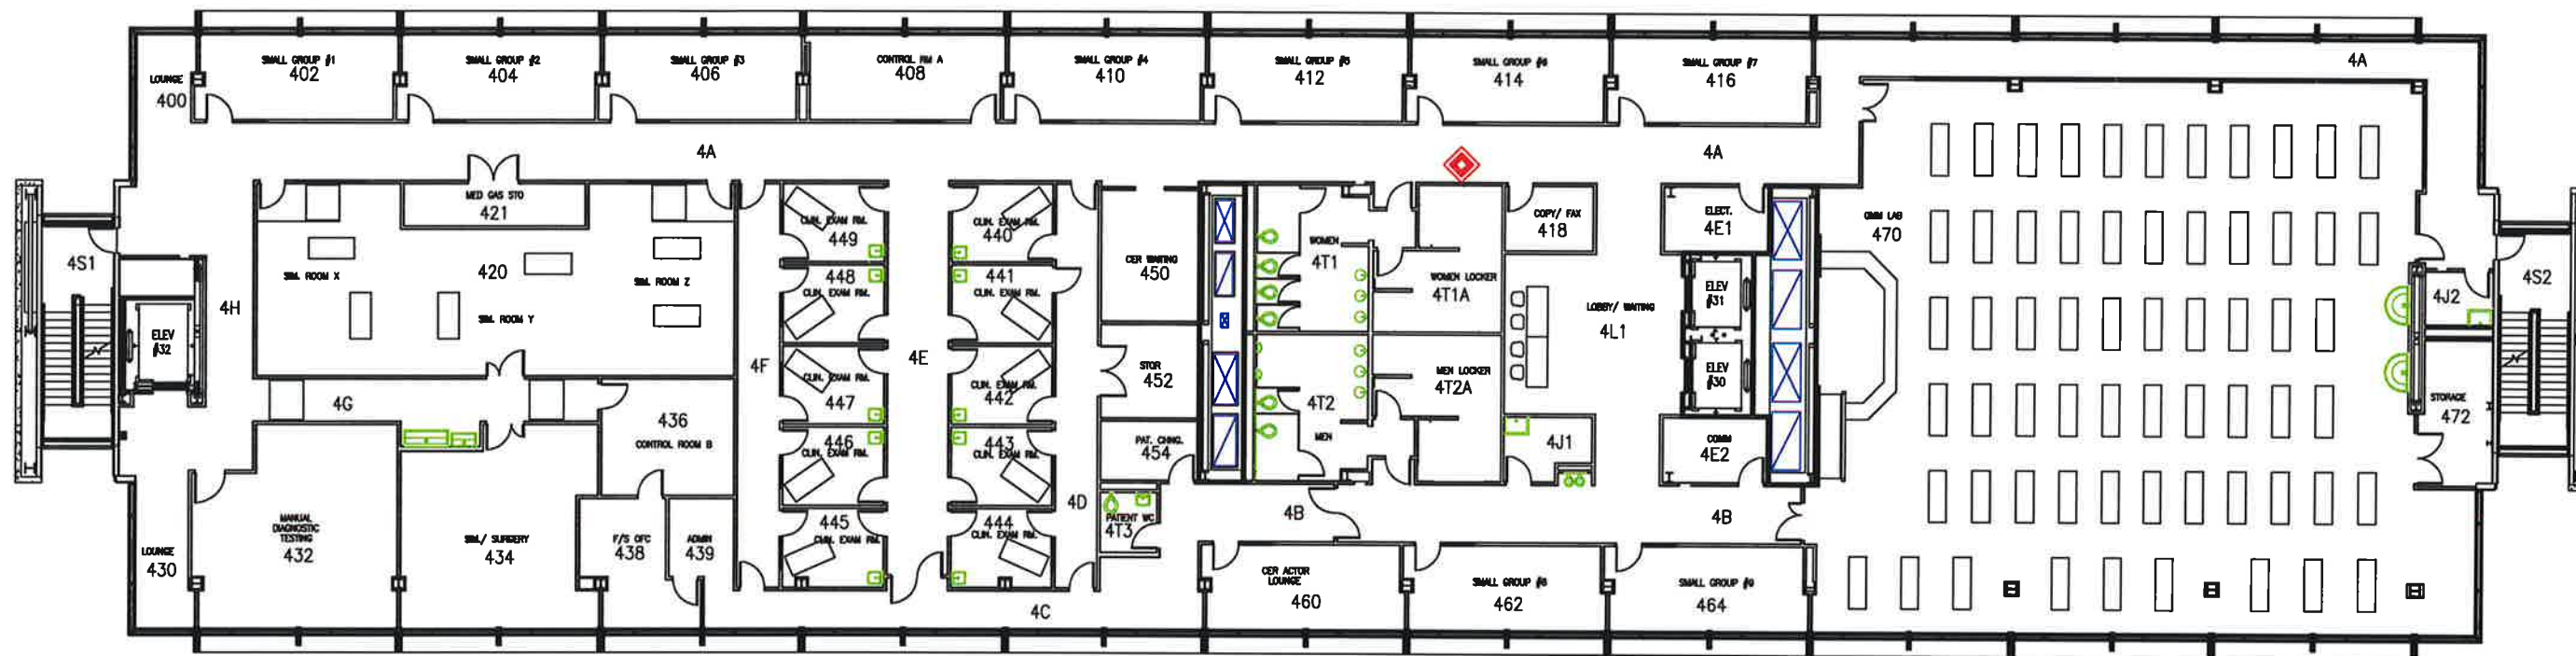

MEDICAL EDUCATION & TRAINING BLDG (MET)
 LEVEL 1
 SCALE: 3/64" = 1'-0"
 DATE: 7-15-2019

COPY 143A

MEDICAL EDUCATION & TRAINING BLDG
LEVEL 2

SCALE: 3/64" = 1'-0"
DATE: 7-15-2019

MEDICAL EDUCATION & TRAINING BLDG
 LEVEL 4
 SCALE: 3/64" = 1'-0"
 DATE: 7-15-2019

MEDICAL EDUCATION & TRAINING BLDG
 LEVEL 5
 SCALE: 3/64" = 1'-0"
 DATE: 7-15-2019