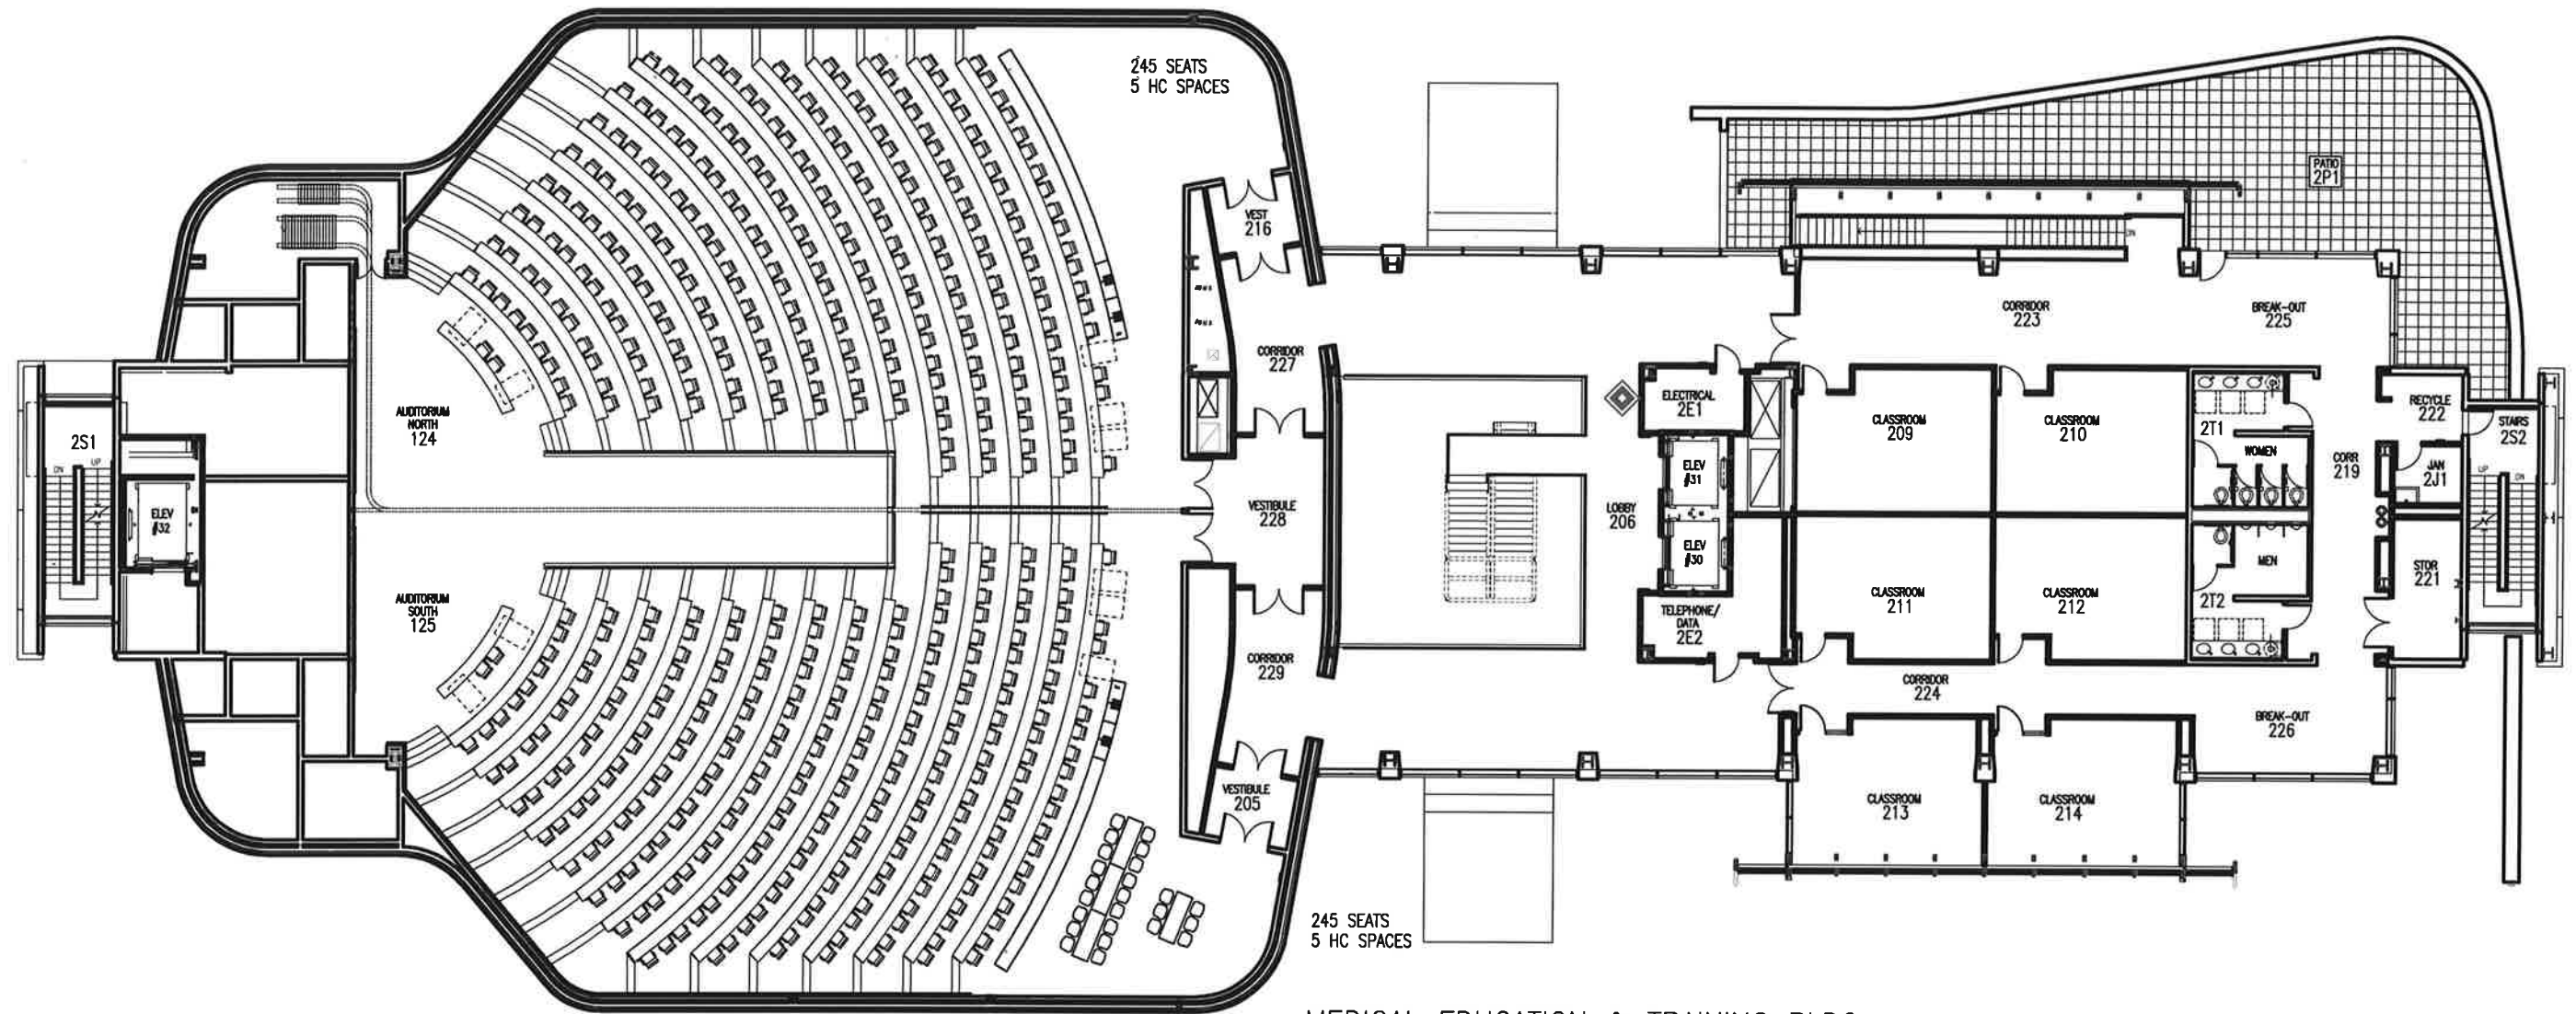

MEDICAL EDUCATION & TRAINING BLDG (MET)
 LEVEL 1
 SCALE: 3/64" = 1'-0"
 DATE: 7-15-2019

COPY 143A

MEDICAL EDUCATION & TRAINING BLDG
LEVEL 2

SCALE: 3/64" = 1'-0"
DATE: 7-15-2019

MEDICAL EDUCATION & TRAINING BLDG
 LEVEL 4
 SCALE: 3/64" = 1'-0"
 DATE: 7-15-2019

MEDICAL EDUCATION & TRAINING BLDG
 LEVEL 5
 SCALE: 3/64" = 1'-0"
 DATE: 7-15-2019