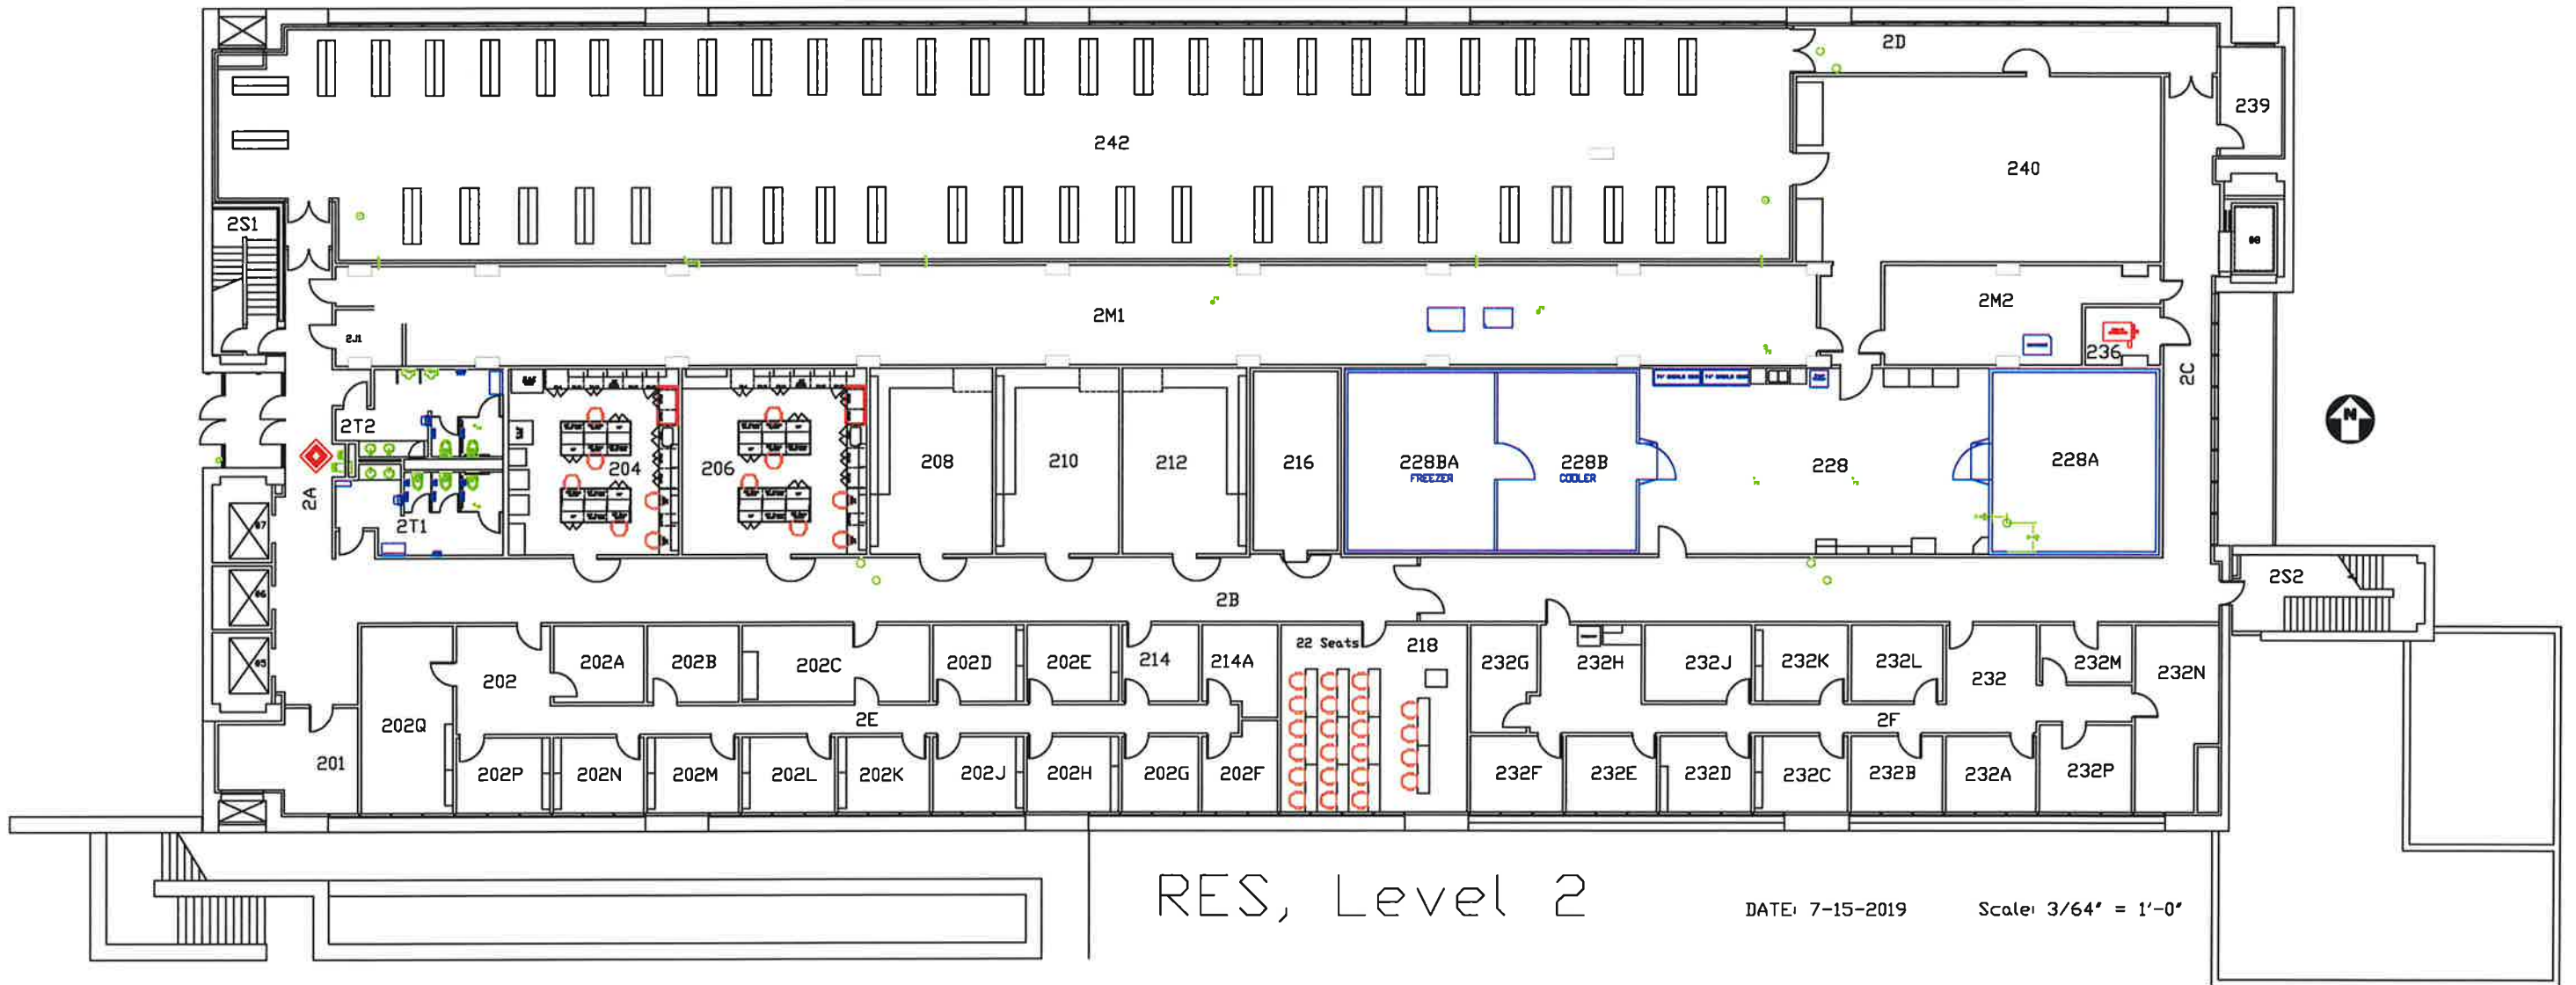

RES, Level 1

DATE: 7-15-2019

Scale: 3/64" = 1'-0"

RES, Level 2

DATE: 7-15-2019

Scale: 3/64" = 1'-0"